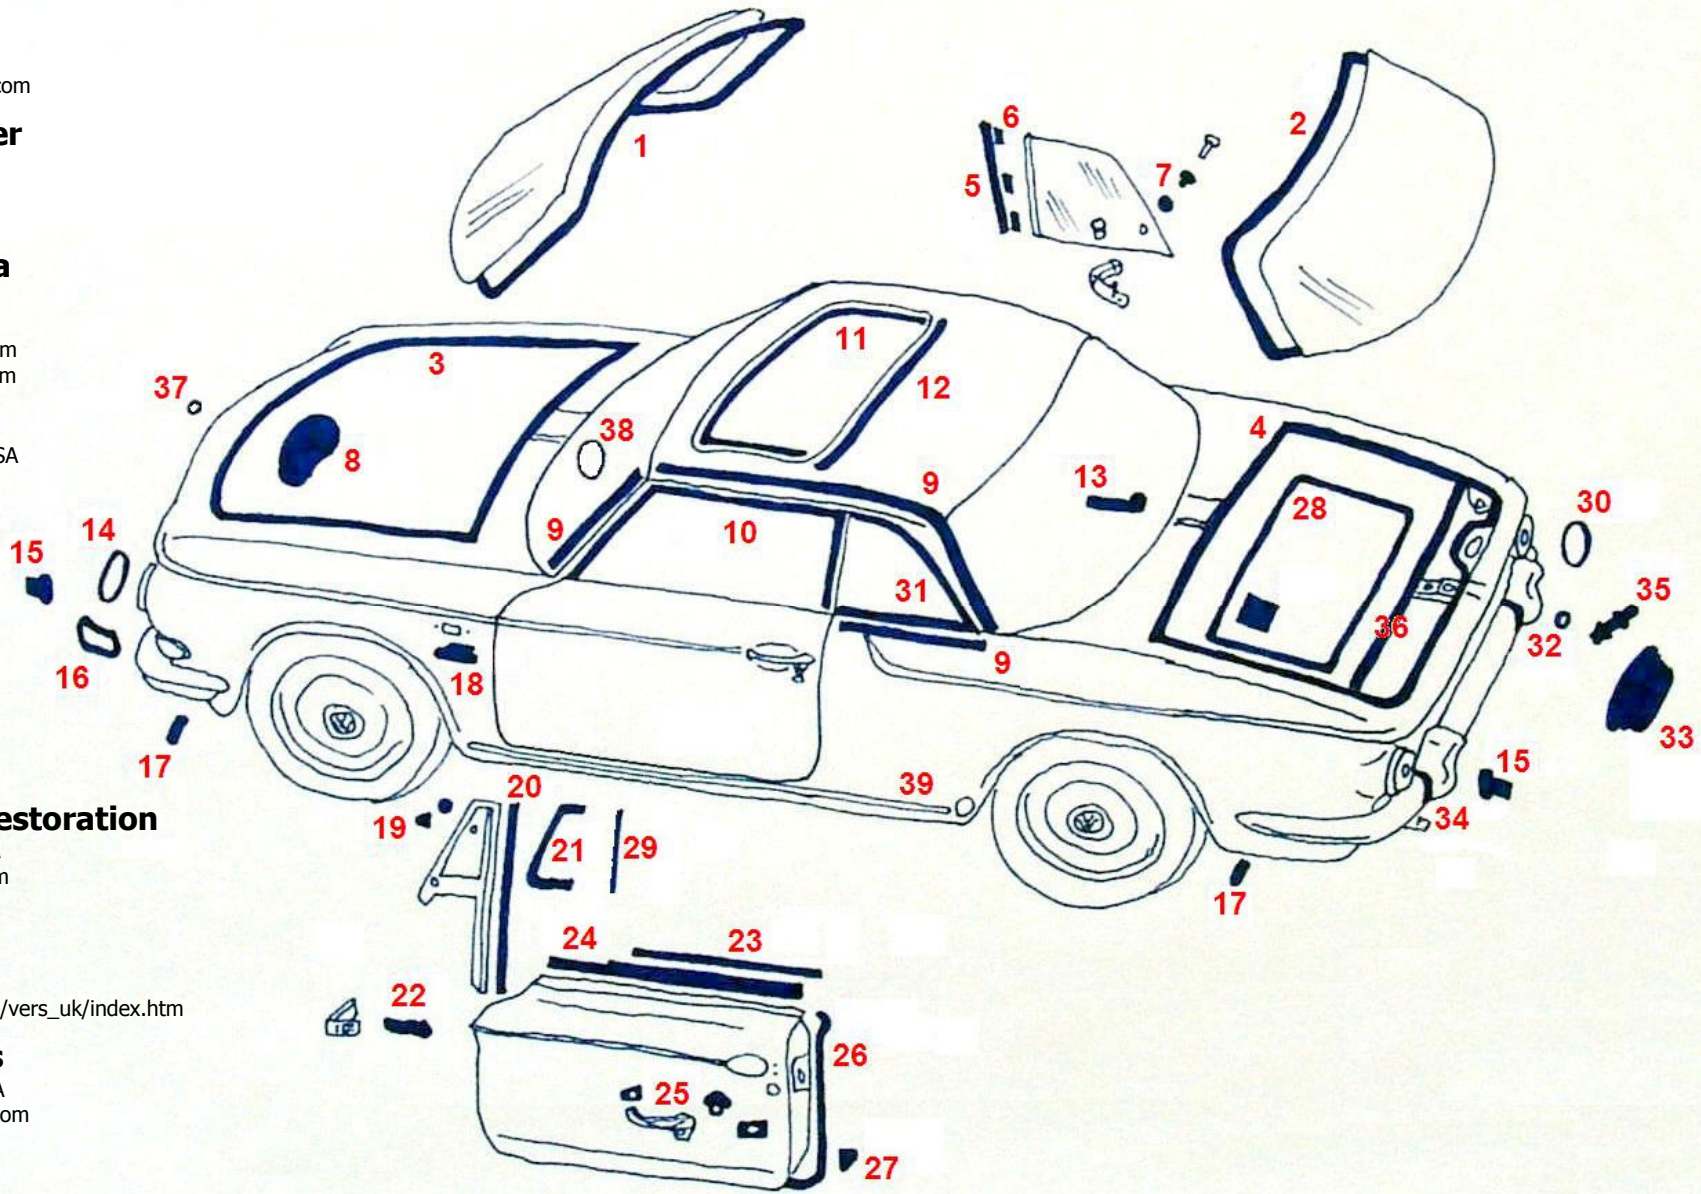

T34 SOURCES & SECRETS

Compiled Mar 2010 by Lee Hedges

- **Simon Kelley**
  England
  simonkelley@hotmail.com

- **Rudiger Huber**
  Germany
  www.karmannghia.de
  info@karmannghia.de

- **House of Ghia**
  Salem Oregon USA
  503 364-4442
  info@house-of-ghia.com
  www.house-of-ghia.com

- **Bill & Steve's**
  Bellflower California USA
  562 923-3251

- **Status VW**
  England
  www.status-vw.co.uk
  info@status-vw.co.uk

- **ISP West**
  Carson California USA
  www.vwispwest.com
  alex@vwispwest.com
  310 637-2100

- **KG Parts & Restoration**
  Ventura California USA
  www.karmannghia.com
  800 927-2787

- **Neuffer KG**
  Germany
  www.karmannghia.de/vers_uk/index.htm

- **Vintage Parts**
  Burbank California USA
  www.vintagepartsinc.com
  800 898-8684